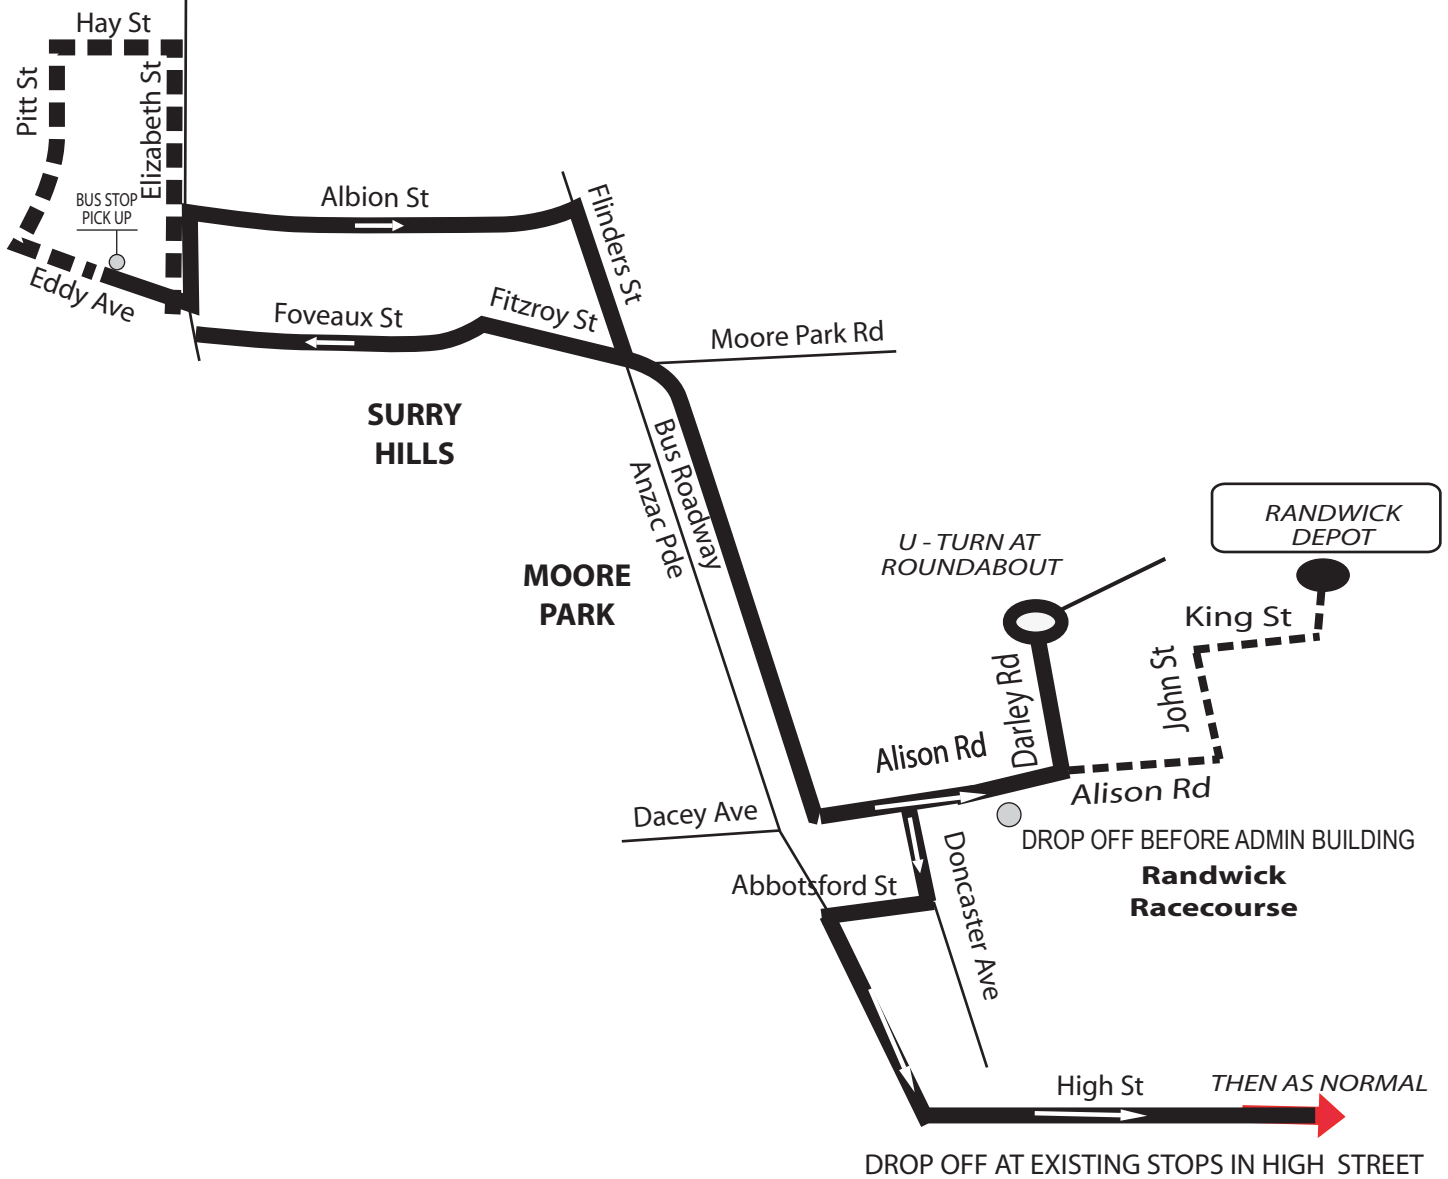

Sydney Buses

UNSW EXAMS - FRIDAY 30TH OCTOBER 09

Eddy Avenue - AJC - UNSW

Bus operators must obey speed limits of 40km/h and 50km/h along Bus Roadway.

NO overtaking on Bus Roadway.

Pick up supplementary sign (pre pay service) when signing on and return these on arrival at the depot.

Via Eddy Ave north side (at rear of 372-393 stand), Elizabeth, Albion, Flinders Sts, then onto the Bus Roadway, Left Alison Rd, Left Darley Rd, 180 turn at the roundabout at the park gates - Darley Rd, Right Alison Rd (drop of students at the bus stop on Alison Rd just west of Darley) then Alison Rd, Left Doncaster Ave, Right Abbotsford St, Left ANZAC Pde then normal route. Show 'EXPRESS' and 'UNIVERSITY OF NSW' signs. Do not take up after Eddy Ave. Set down all stops in High St.